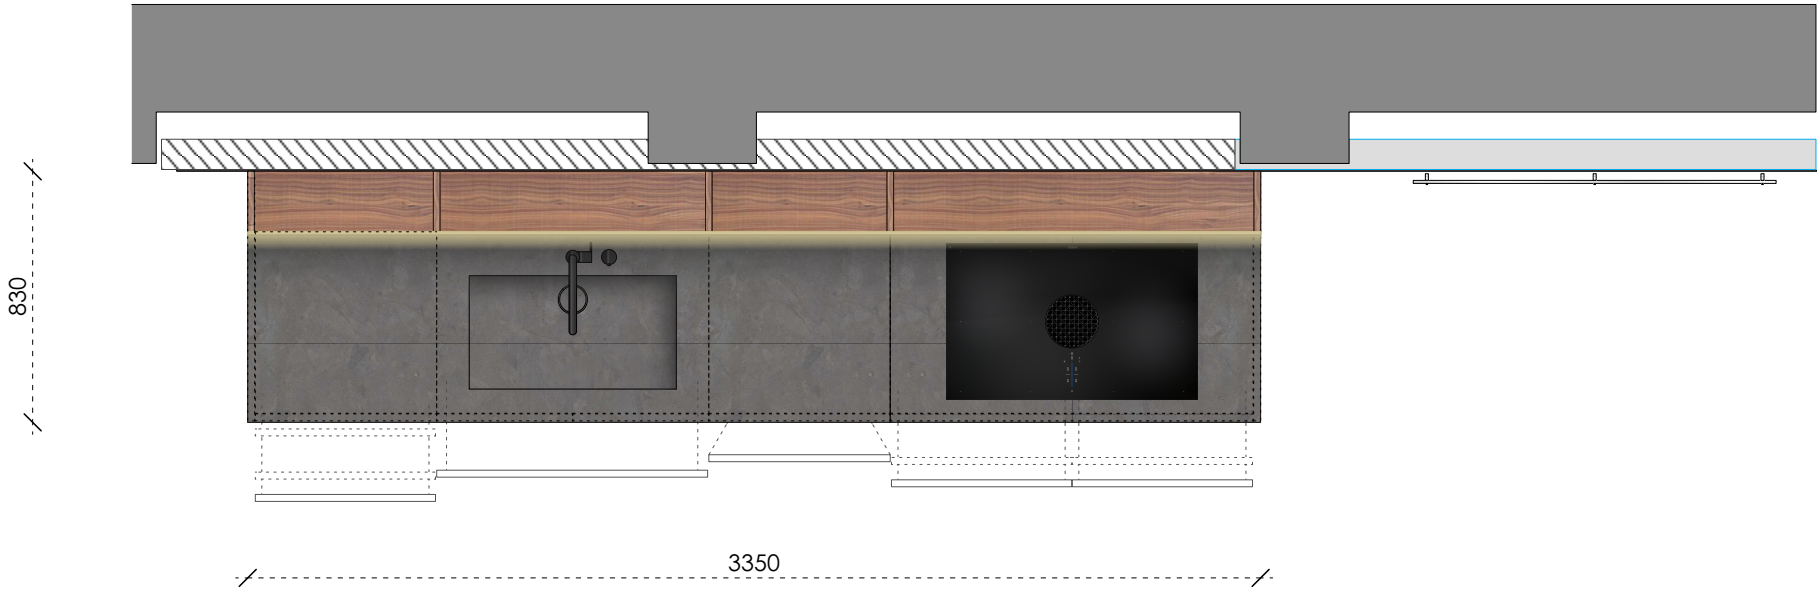

PULL OUT BASE UNIT W/ INT. DRAWERS		SINK BASE UNIT W/ 2 PULL OUTS		DISHWASHER		2 PULL OUTS COOKTOP BASE UNIT W/ INT. DRAWERS	
23	600	900	2125	600	3350	1200	23
22	592	878	2125	578	3350	1225	22
22	592	878	2125	578	3350	1192	22

EXPO

Boffi | DePadova

TIME & STYLE edition MA/U ADL

XILA BASE UNITS with ANTIBES
 XILA Base unit in SOLID CANALETTO WALNUT - SHADE fluted wood.
 Worktop in MDI SURREY with sink in the same material.
 ANTIBES KITCHEN composition over worktop, in CANALETTO WALNUT, with LED shelves.