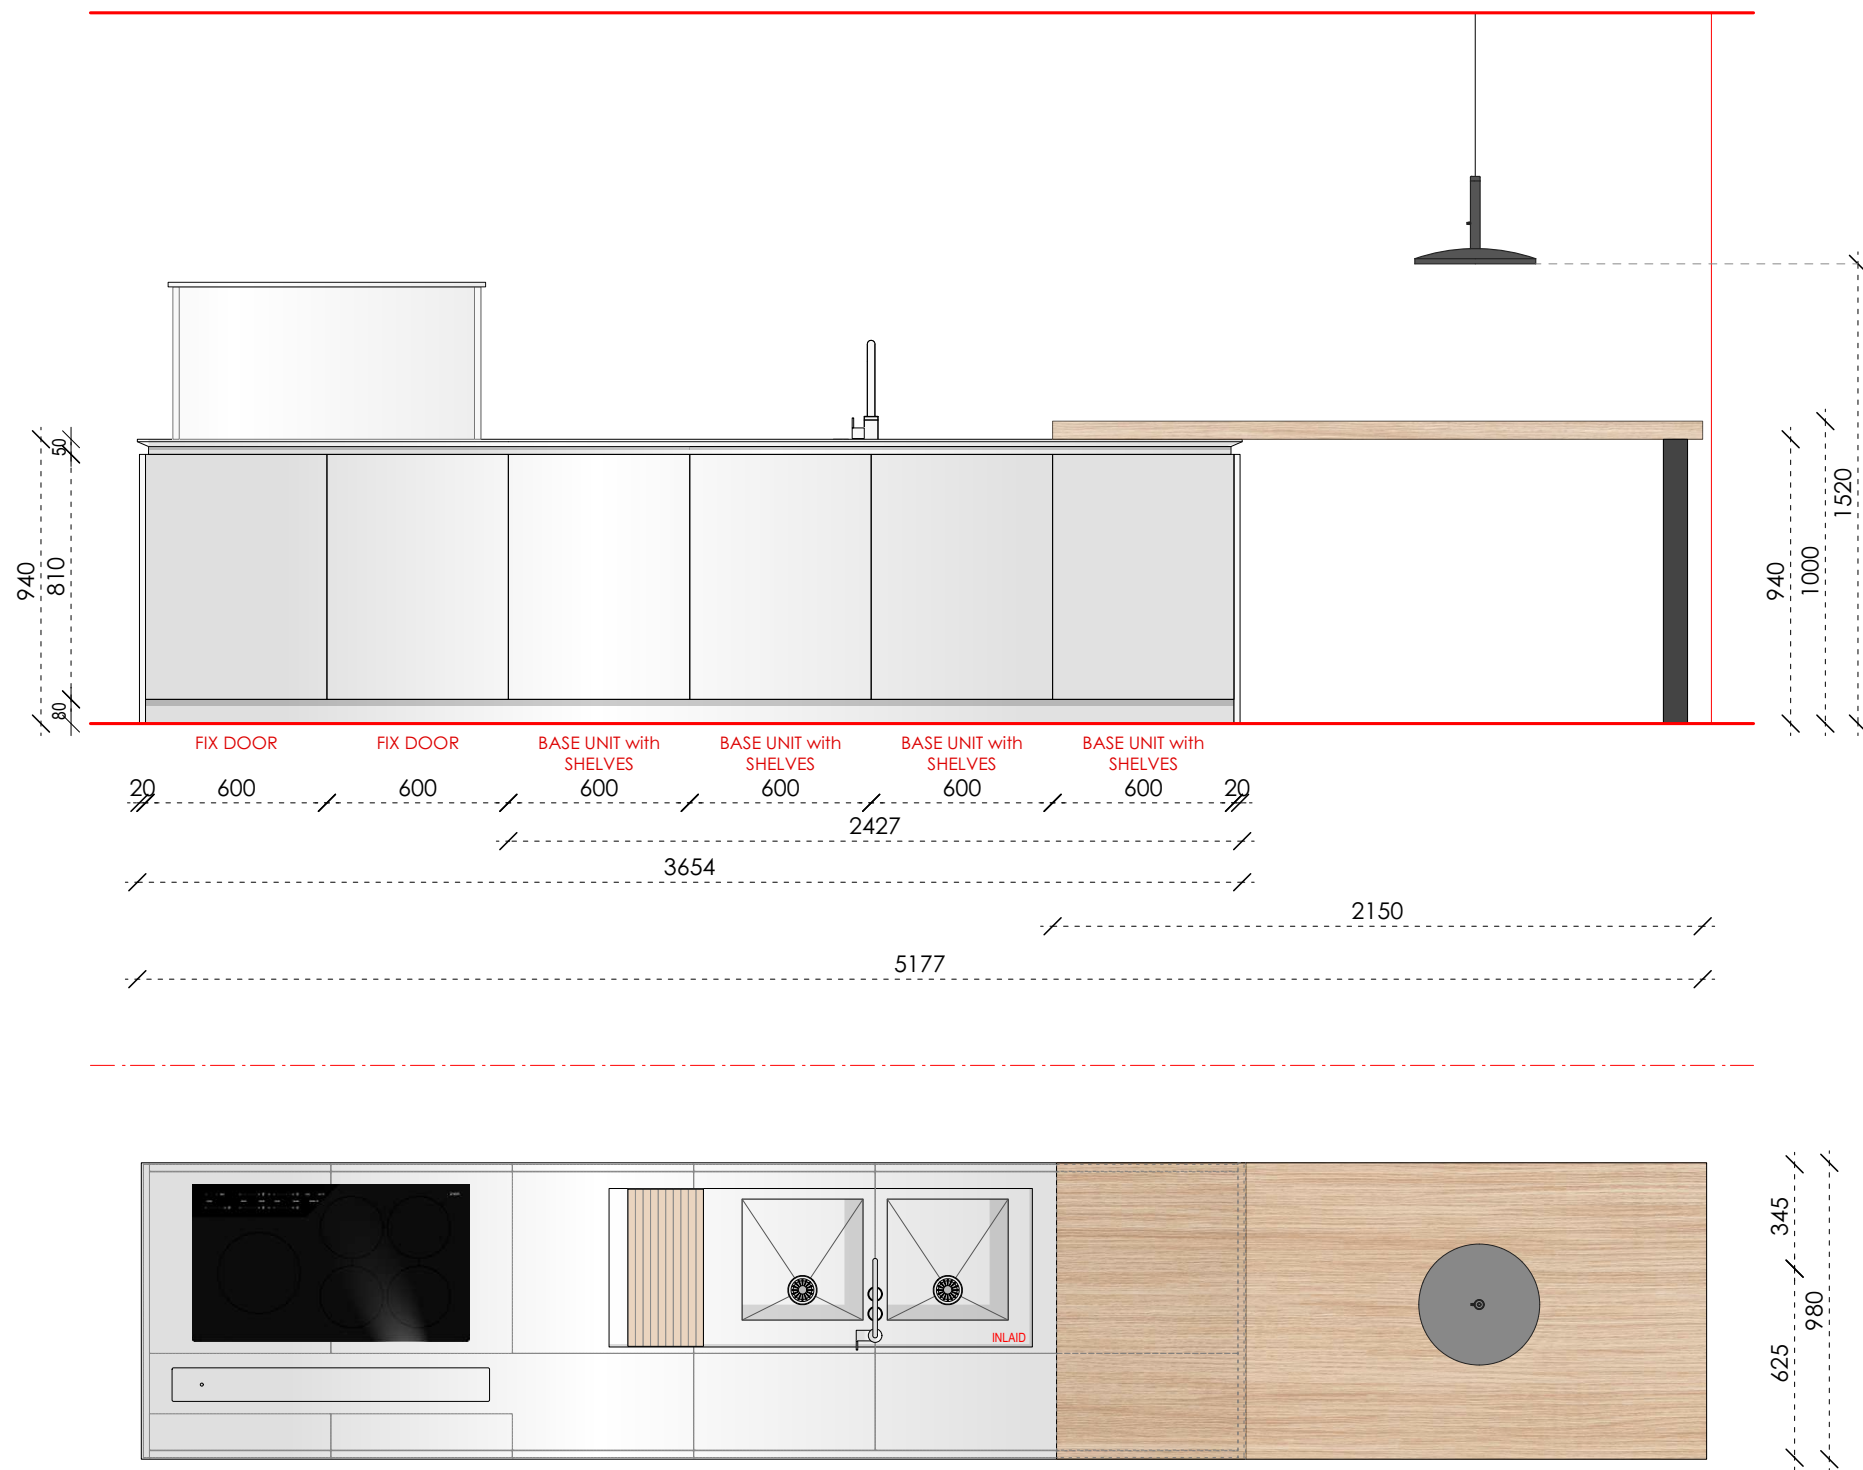

EXPO

APR60 Island
 APR60 base unit in DURINOX (Stainless steel) with plinth in aluminium, stainless steel finish.
 Special APR60 Worktop in DURINOX STAINLESS STEEL finish with integrated sink and DD1-F Boffi downdraft.
 PENINSULA in AMERICAN ELM with K21 model legs - BLACK finish.