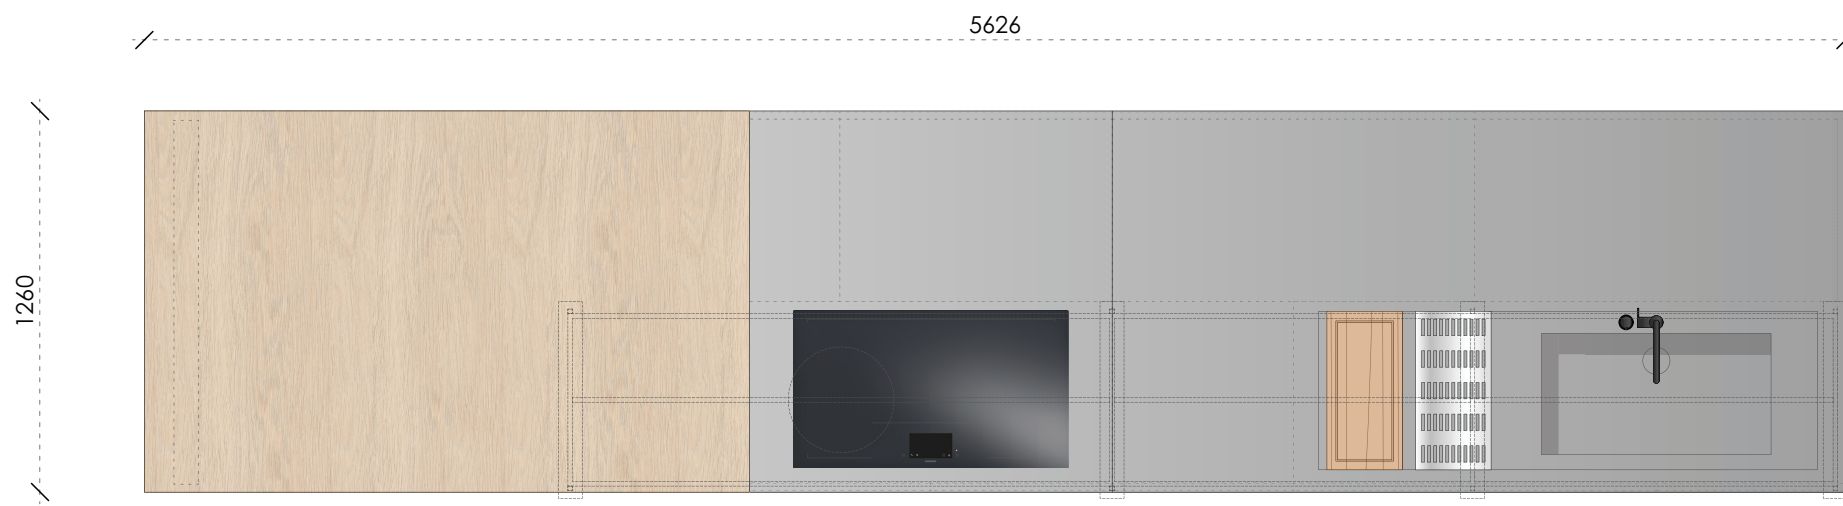

EXPO

Boffi | DePadova

TIME & STYLE edition | MA/U | ADL

APRILE SLOANE Kitchen

Aprile base unit in SOLID WOOD - AMERICAN ELM with SLOANE handle in DURINOX.
Worktop and side panels in DURINOX - Gun metal color. Welded sink in Durinox.
OPEN HOOD in aluminium black painted finish with shelf in AMERICAN ELM and LED light.
Accessories inside drawers included.