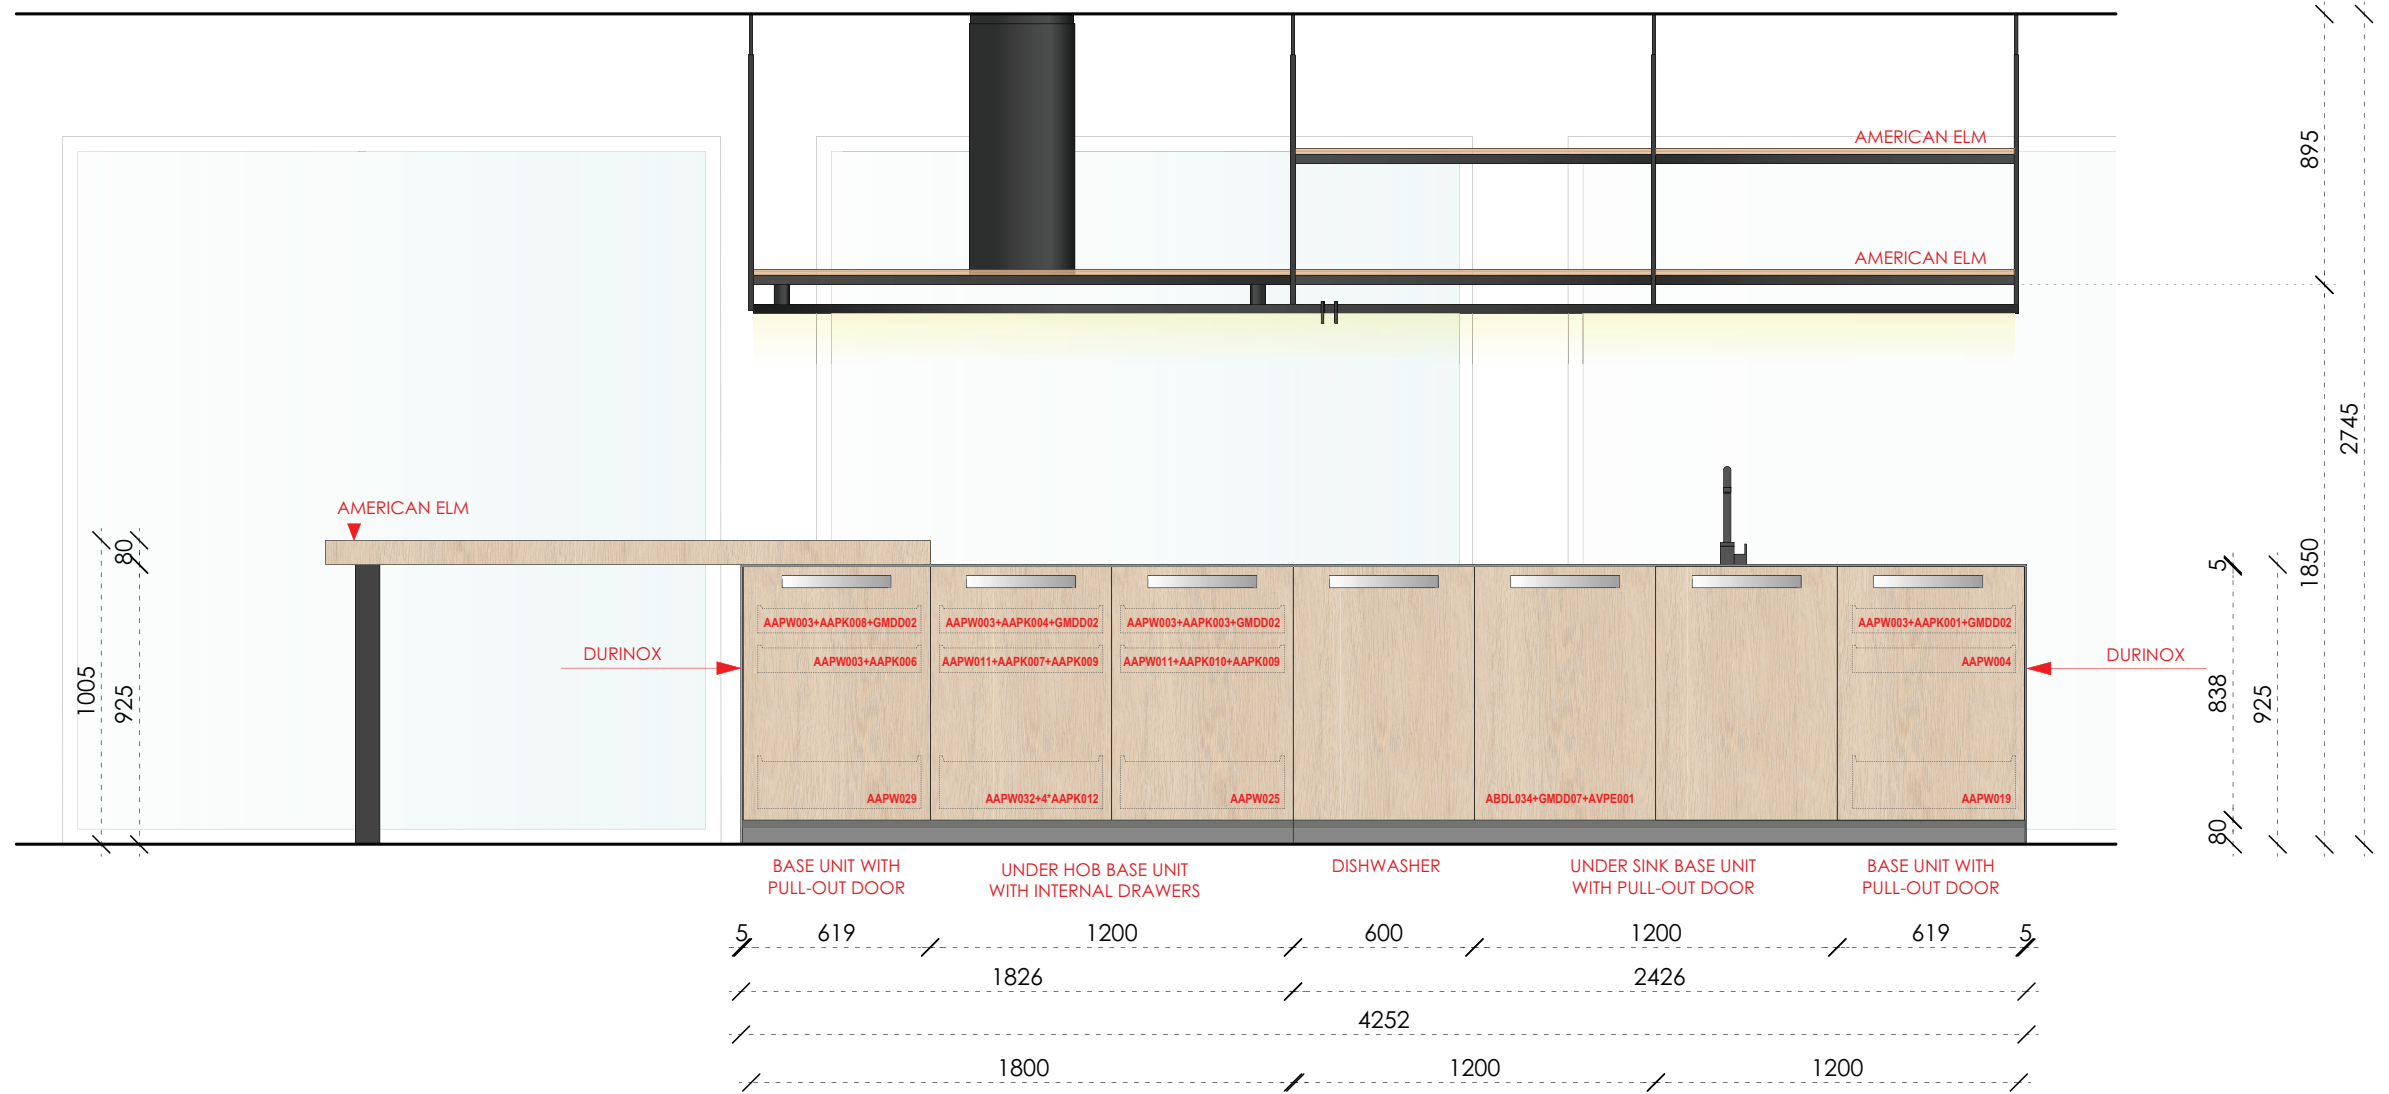

EXPO

Boffi | DePadova

TIME & STYLE edition | MA/U | ADL

APRILE SLOANE Kitchen

Aprile base unit in SOLID WOOD - AMERICAN ELM with SLOANE handle in DURINOX.
Worktop and side panels in DURINOX - Gun metal color. Welded sink in Durinox.
OPEN HOOD in aluminium black painted finish with shelf in AMERICAN ELM and LED light.
Accessories inside drawers included.