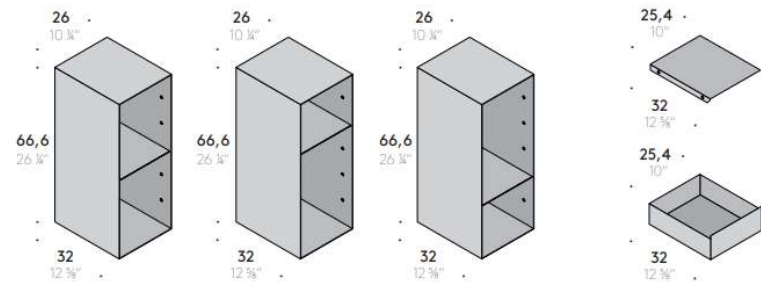

The magnetic mounting system for shelves and drawers ensures easy reconfiguration whenever the purpose of use may change. The concealed rail system offers easy mounting or redecoration of the units without the use of tools.