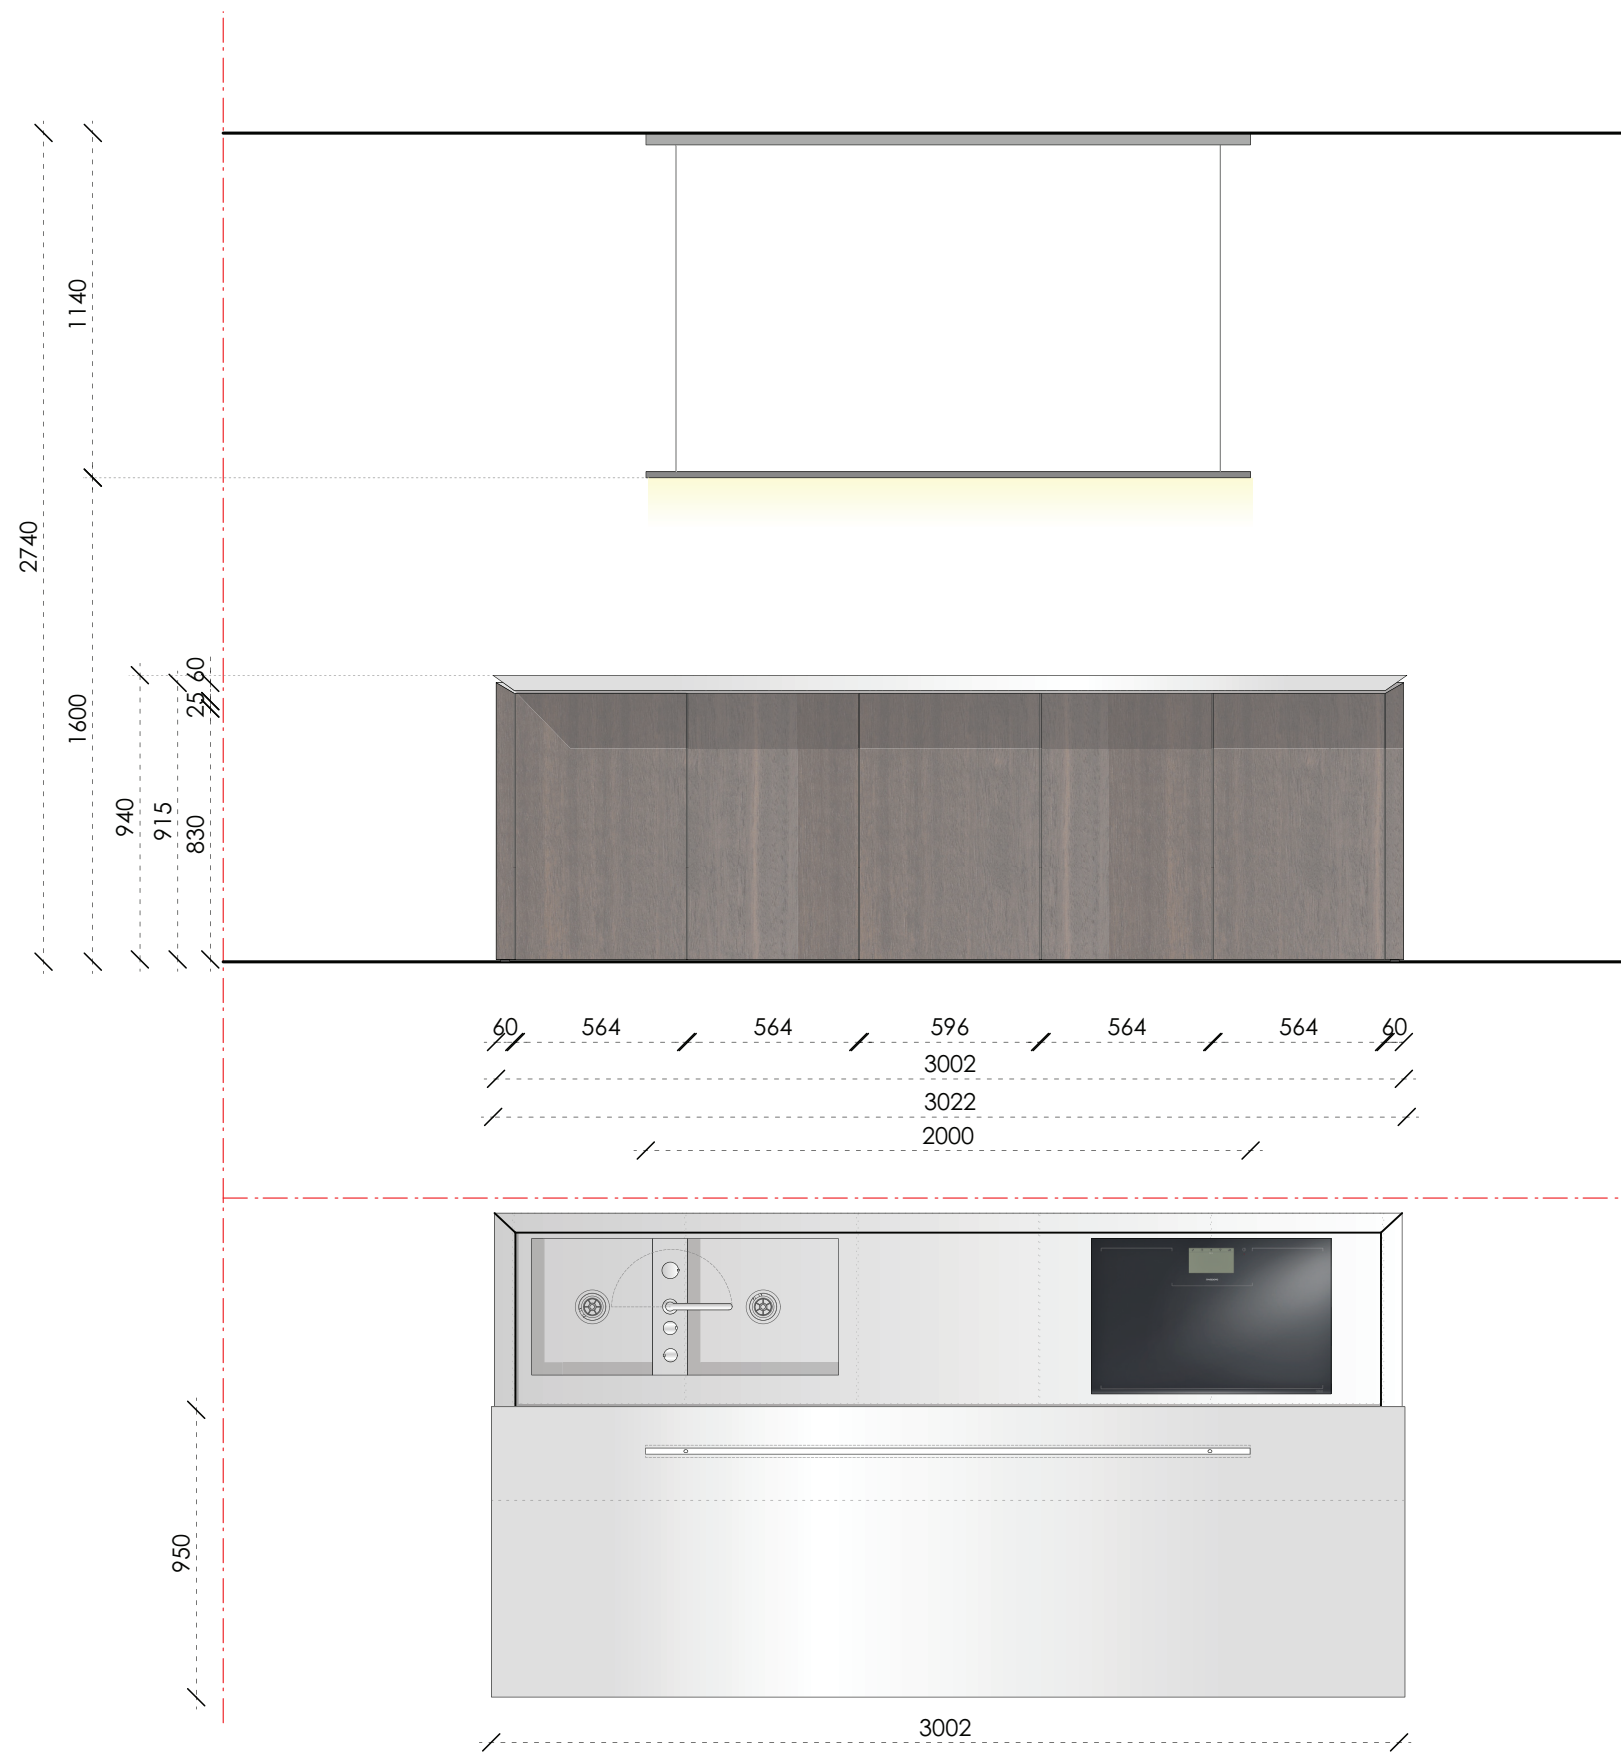

EXPO

Boffi | DePadova

TIME & STYLE edition | MAU | ADL

K6 Kitchen

K6 MONOBLOC ISLAND in ECOWOOD XILO Striped Black.
 Worktop in Stainless Steel with welded double-sink, mixer and tap by BOFFI.

Boffi Boffi UK Limited
 72 Sloane Avenue London SW3 3DZ
 Tel: 020 7590 8910 Fax: 020 7589 8855
 Email: info@boffiuk.com Web: www.boffiuk.com

C H E L S E A

EXPO

Boffi | DePadova

TIME & STYLE edition | MA/U | ADL

K6 Kitchen
 K6 MONOBLOC ISLAND in ECOWOOD XILO Striped Black.
 Worktop in Stainless Steel with welded double-sink, mixer and tap by BOFFI.