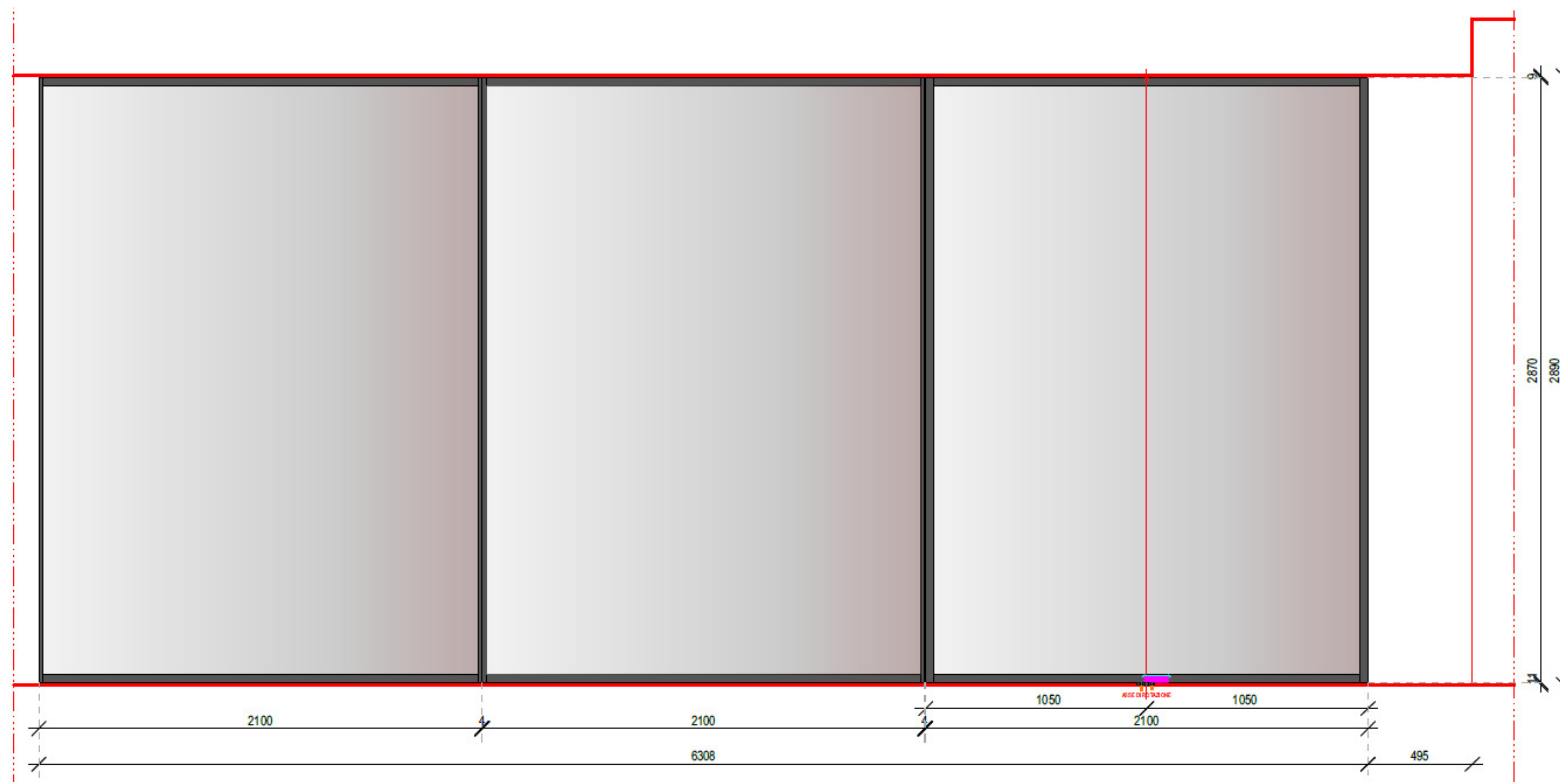

ADL / QUADRA

By Massimo Luca – L: 6300 mm / H: 2800 mm

QUADRA – N.2 FIXED Panels with a PIVOT CENTRE DOOR.

FINISHES

Aluminium frame – BLACK (NERO)

Glass – 6mm thick TRANSPARENT FUME'

Boffi | DePadova

TIME & STYLE edition | MA/U | ADL

ADL / QUADRA

By Massimo Luca – L: 935 mm / H: 2450 mm / D: 44 mm

QUADRA – N.2 FIXED Panels with a PIVOT CENTRE DOOR.

FINISHES

Aluminium frame – BLACK (NERO)
Glass – 6mm thick TRANSPARENT FUME'

Boffi | DePadova