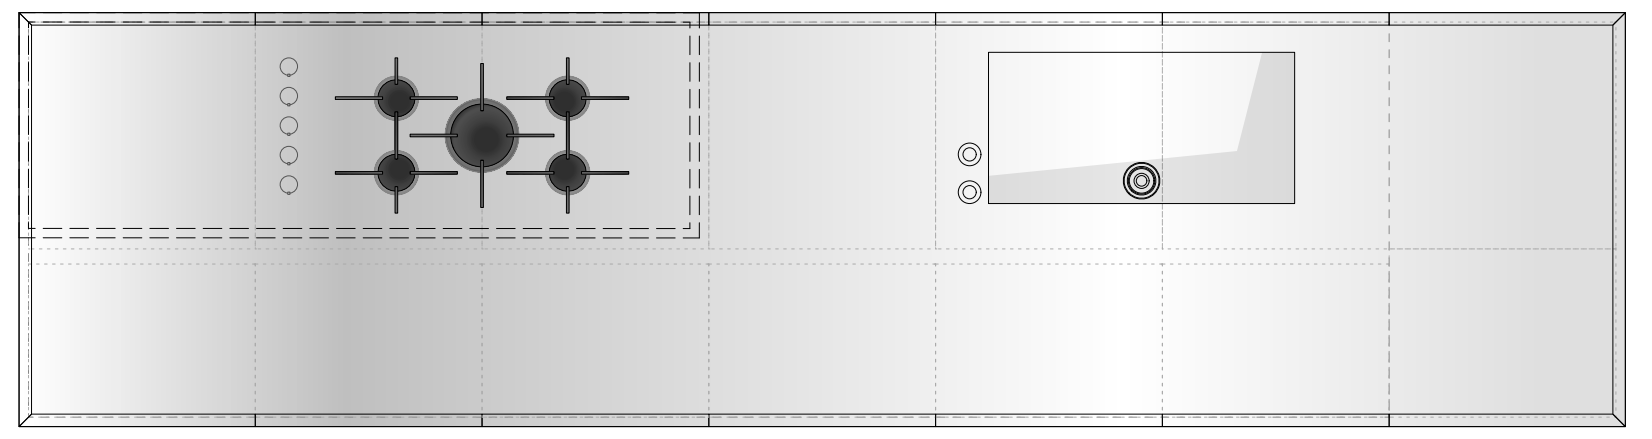

EXPO

Boffi | **DePadova**
 TIME & STYLE edition | MA/U | ADL

K20 Kitchen
 K20 ISLAND unit.
 2 OPTIONS: with doors in SOLID PINEWOOD or SATIN STAINLESS STEEL.
 Worktop in C.R.S. Stainless Steel with welded sink, mixer and tap by BOFFI. Integrated BOFFI gas 5 burners.

Boffi UK Limited
 72 Sloane Avenue London SW3 3DZ
 Tel: 020 7590 8910 Fax: 020 7589 8855
 Email: info@boffiuk.com Web: www.boffiuk.com

950

1095

EXPO

K20 Kitchen
 K20 ISLAND unit.
 2 OPTIONS: with doors in SOLID PINEWOOD or SATIN STAINLESS STEEL.
 Worktop in C.R.S. Stainless Steel with welded sink, mixer and tap by BOFFI. Integrated BOFFI gas 5 burners.