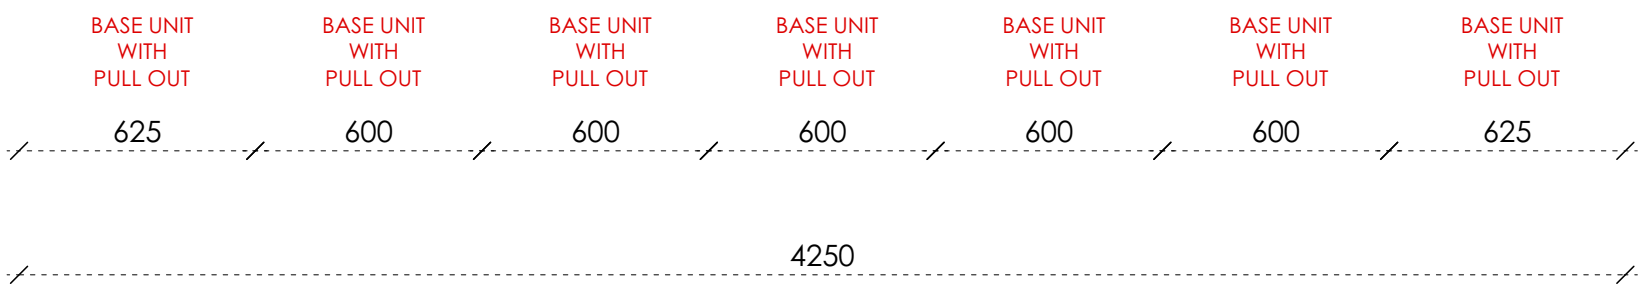

1095

EXPO

K20 Kitchen
K20 ISLAND unit.
2 OPTIONS: with doors in SOLID PINEWOOD or SATIN STAINLESS STEEL.
Worktop in C.R.S. Stainless Steel with welded sink, mixer and tap by BOFFI. Integrated BOFFI gas 5 burners.