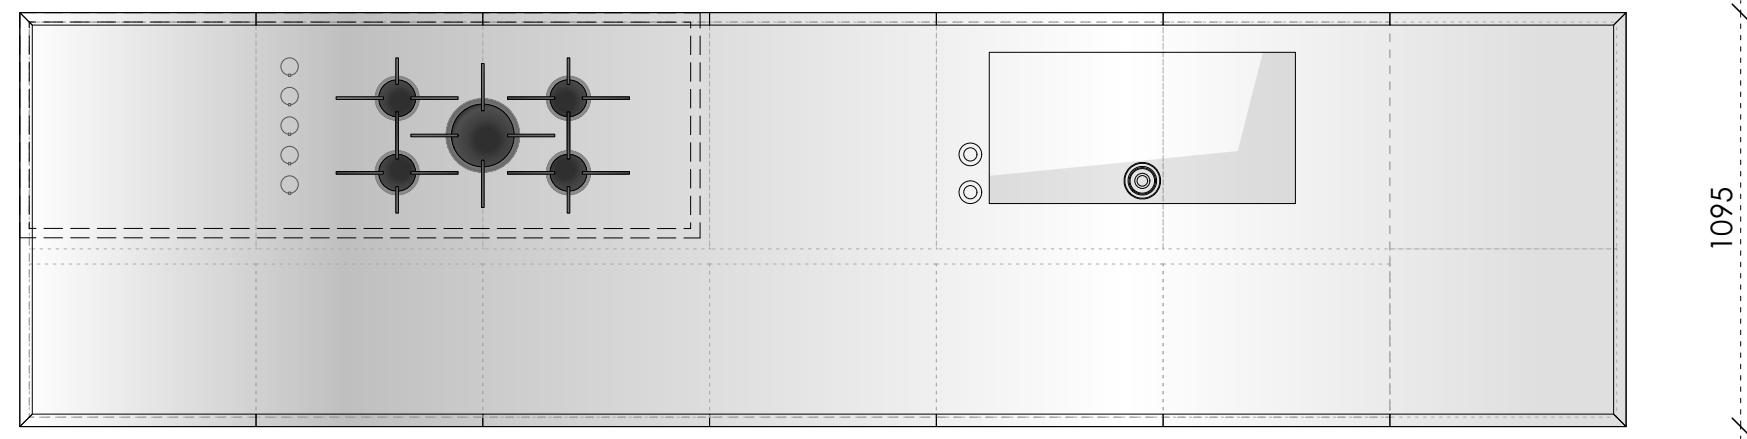

EXPO

**Boffi** | **DePadova**  
 TIME & STYLE edition | MA/U | ADL

**K20 Kitchen**  
 K20 ISLAND unit.  
 2 OPTIONS: with doors in SOLID PINEWOOD or SATIN STAINLESS STEEL.  
 Worktop in C.R.S. Stainless Steel with welded sink, mixer and tap by BOFFI. Integrated BOFFI gas 5 burners.

EXPO

**K20 Kitchen**  
 K20 ISLAND unit.  
 2 OPTIONS: with doors in SOLID PINEWOOD or SATIN STAINLESS STEEL.  
 Worktop in C.R.S. Stainless Steel with welded sink, mixer and tap by BOFFI. Integrated BOFFI gas 5 burners.