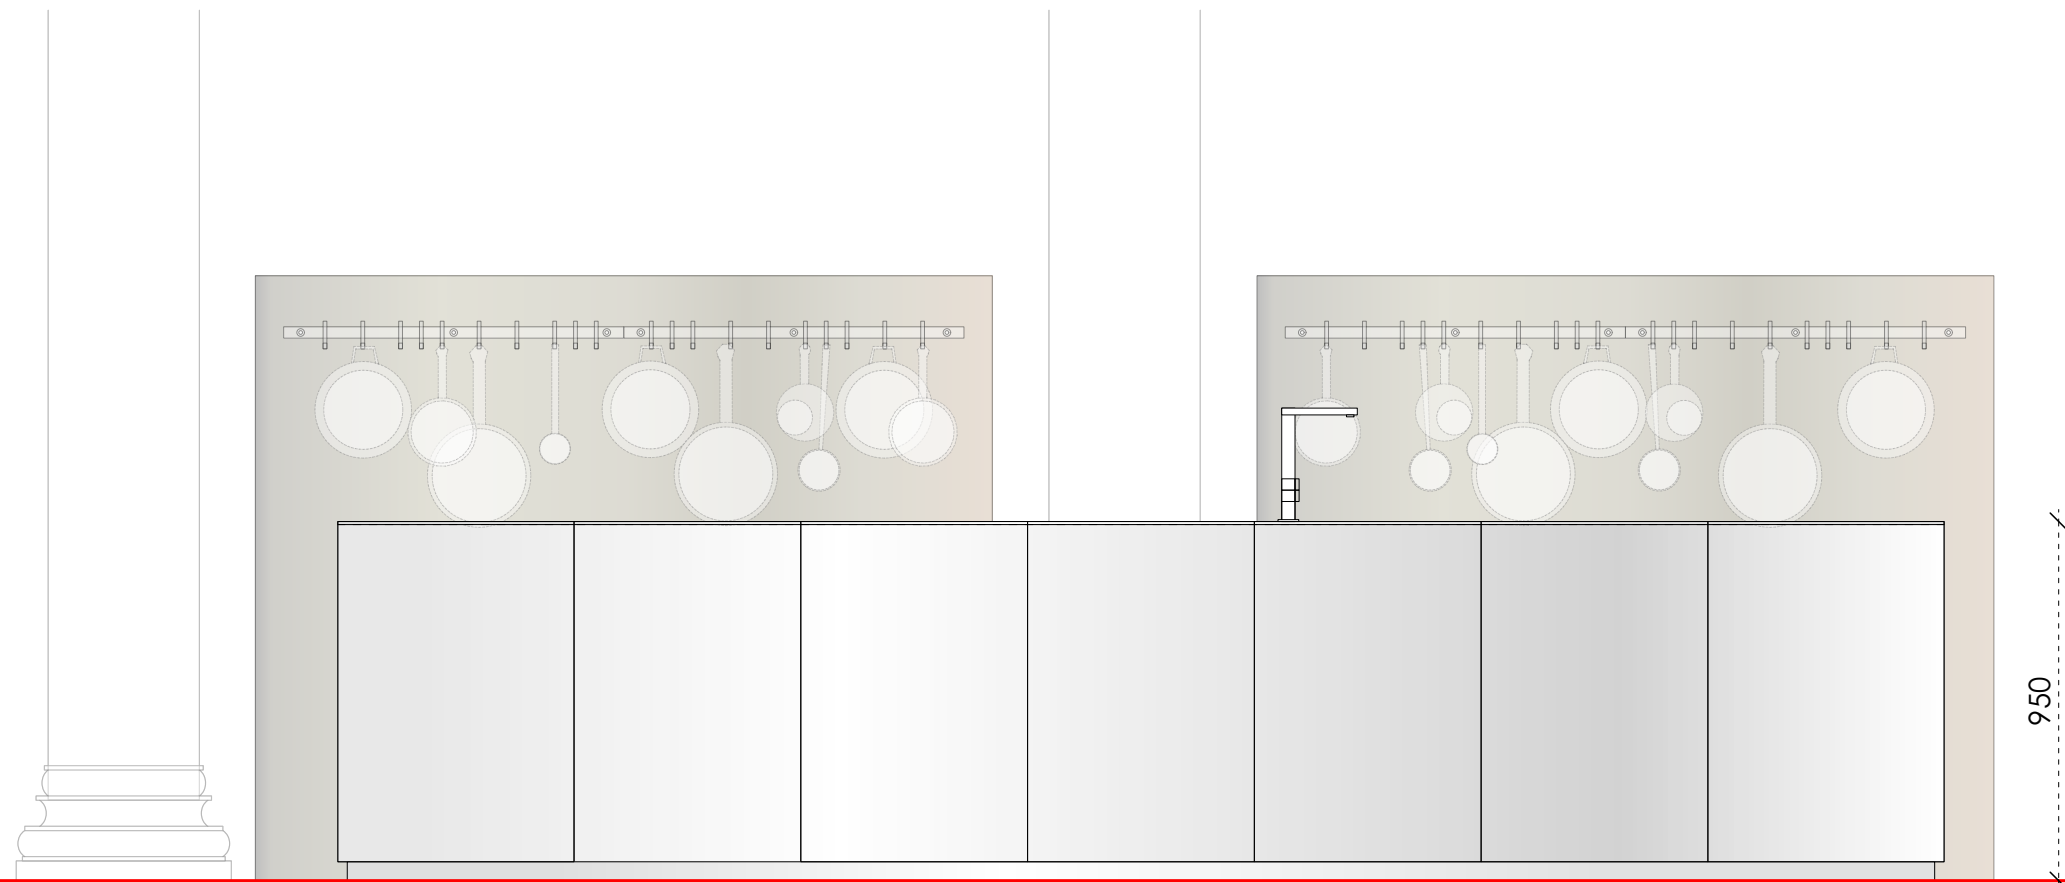

EXPO

**Boffi** | **DePadova**  
 TIME & STYLE edition | MA/U | ADL

**K20 Kitchen**  
 K20 ISLAND unit.  
 2 OPTIONS: with doors in SOLID PINEWOOD or SATIN STAINLESS STEEL.  
 Worktop in C.R.S. Stainless Steel with welded sink, mixer and tap by BOFFI. Integrated BOFFI gas 5 burners.

EXPO

**K20 Kitchen**  
 K20 ISLAND unit.  
 2 OPTIONS: with doors in SOLID PINEWOOD or SATIN STAINLESS STEEL.  
 Worktop in C.R.S. Stainless Steel with welded sink, mixer and tap by BOFFI. Integrated BOFFI gas 5 burners.