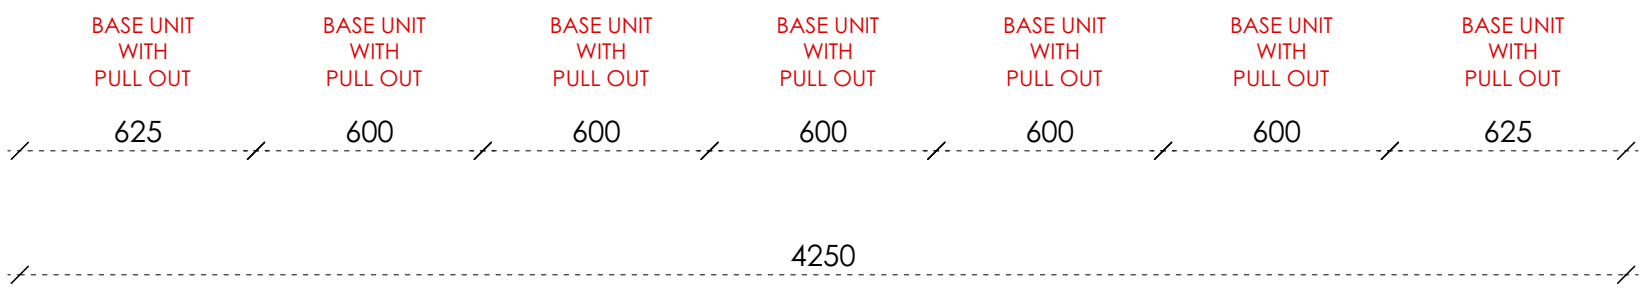

EXPO

**Boffi** | **DePadova**  
 TIME & STYLE edition | MA/U | ADL

**K20 Kitchen**  
 K20 ISLAND unit.  
 2 OPTIONS: with doors in SOLID PINEWOOD or SATIN STAINLESS STEEL.  
 Worktop in C.R.S. Stainless Steel with welded sink, mixer and tap by BOFFI. Integrated BOFFI gas 5 burners.