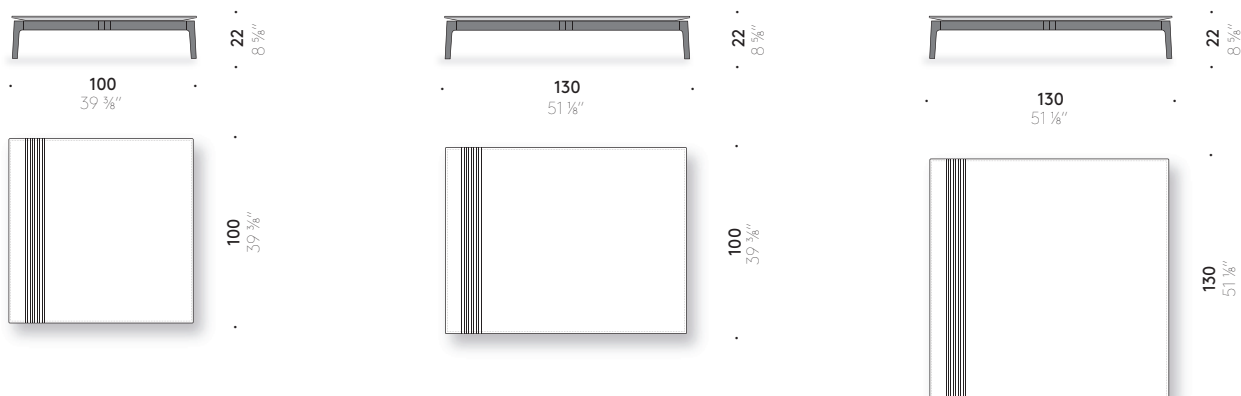

+info:
<http://www.depadova.com/materials.pdf>