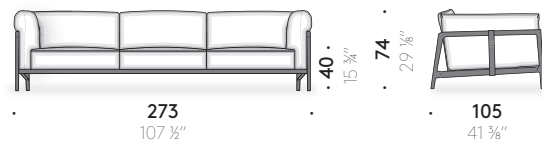

+info:
<http://www.depadova.com/materials.pdf>