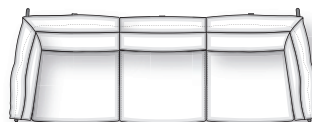

+info:
<http://www.depadova.com/materials.pdf>