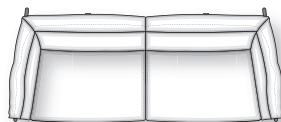

+info:
<http://www.depadova.com/materials.pdf>