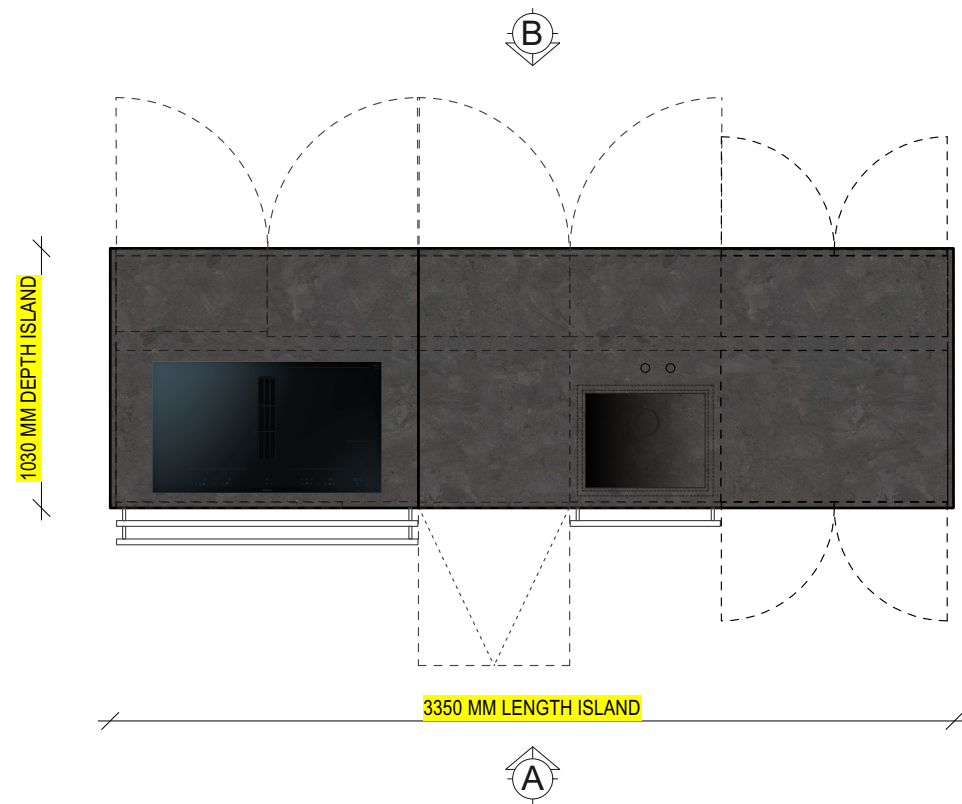

VIEW A

VIEW B

**ISLAND 3D WOOD**

**CARCASS:**  
GRAPHITE GREY OAK

**FINISHING:**  
3D GRAPHITE GREY OAK VENEER WOOD 076

**PLINTH :**  
H.80 MM BLACK

**TAP:**  
MIXER DESIGN BOFFI - KWC

**HANDLE:**  
3D - CUT OUT HANDLE

**SINK:**  
UNDER MOUNTED SINK IN MDI - COLOR SURREY

**TOP:**  
MDI (COMPOSITE) IN COLOR SURREY - TH. 40MM  
TOTAL LENGTH TOP 3350 MM (TOP IN 2 PARTS)  
DEPTH TOP: 1030 MM

**ELECTRICAL APPLIANCES:**  
INDUCTION GAGGENAU MOD. CV 492 100  
EXTRACTOR GAGGENAU MOD. CA 082 010  
DISHWASHER GAGGENAU SERIES 400 MOD. DF 270 100