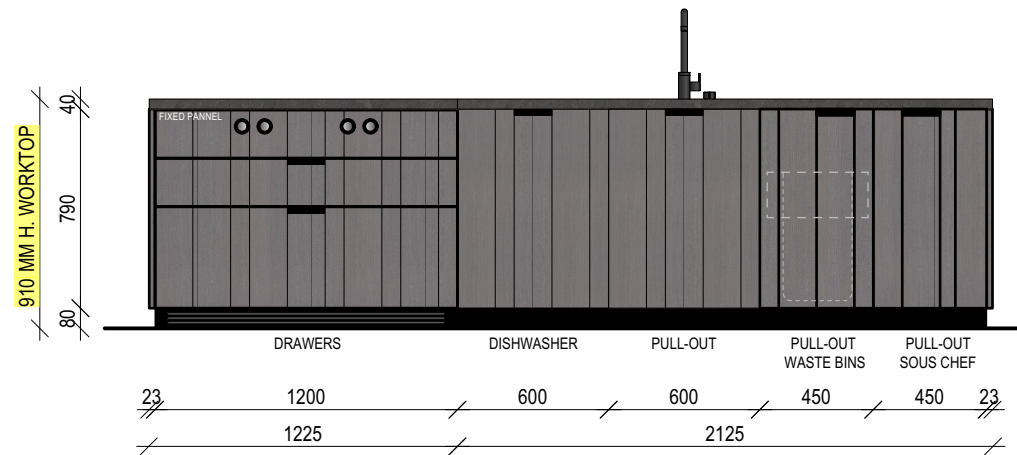

VIEW A

VIEW B

**ISLAND 3D WOOD**

**CARCASS:**  
GRAPHITE GREY OAK

**FINISHING:**  
3D GRAPHITE GREY OAK VENEER WOOD 076

**PLINTH :**  
H.80 MM BLACK

**TAP:**  
MIXER DESIGN BOFFI - KWC

**HANDLE:**  
3D - CUT OUT HANDLE

**SINK:**  
UNDER MOUNTED SINK IN MDI - COLOR SURREY

**TOP:**  
MDI (COMPOSITE) IN COLOR SURREY - TH. 40MM  
TOTAL LENGTH TOP 3350 MM (TOP IN 2 PARTS)  
DEPTH TOP: 1030 MM

**ELECTRICAL APPLIANCES:**  
INDUCTION GAGGENAU MOD. CV 492 100  
EXTRACTOR GAGGENAU MOD. CA 082 010  
DISHWASHER GAGGENAU SERIES 400 MOD. DF 270 100