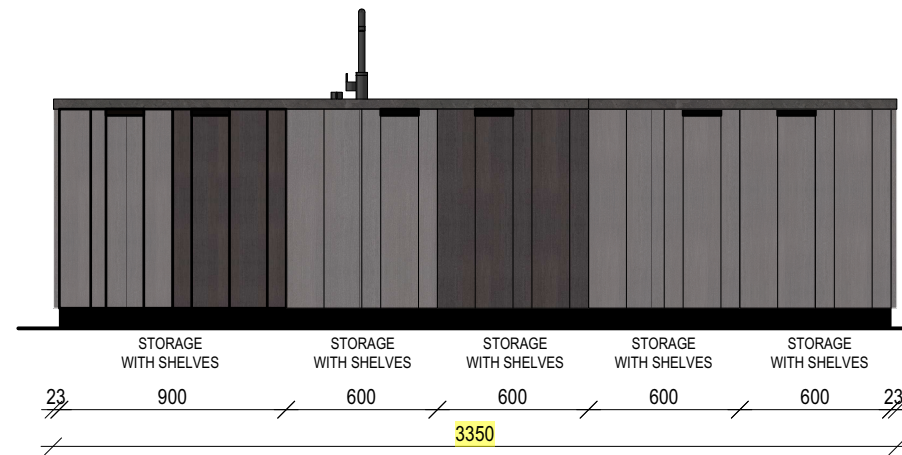

VIEW A

VIEW B

**ISLAND 3D WOOD**

**CARCASS:**  
GRAPHITE GREY OAK

**FINISHING:**  
3D GRAPHITE GREY OAK VENEER WOOD 076

**PLINTH :**  
H.80 MM BLACK

**TAP:**  
MIXER DESIGN BOFFI - KWC

**HANDLE:**  
3D - CUT OUT HANDLE

**SINK:**  
UNDER MOUNTED SINK IN MDI - COLOR SURREY

**TOP:**  
MDI (COMPOSITE) IN COLOR SURREY - TH. 40MM  
TOTAL LENGTH TOP 3350 MM (TOP IN 2 PARTS)  
DEPTH TOP: 1030 MM

**ELECTRICAL APPLIANCES:**  
INDUCTION GAGGENAU MOD. CV 492 100  
EXTRACTOR GAGGENAU MOD. CA 082 010  
DISHWASHER GAGGENAU SERIES 400 MOD. DF 270 100