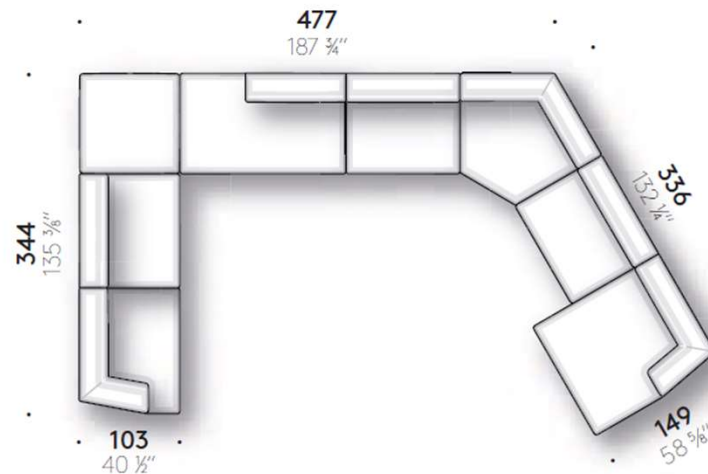

DE PADOVA / ALBERESE

By Piero Lissoni – L: 3100 mm / H: 830 mm / D: 1120 mm

Modular sofa with seat in goose down with support in polyurethane foam.
FABRIC Cat. D4 BOSTON – Naturale.

Please note: MODULE 1 the fabric has been damaged by the water