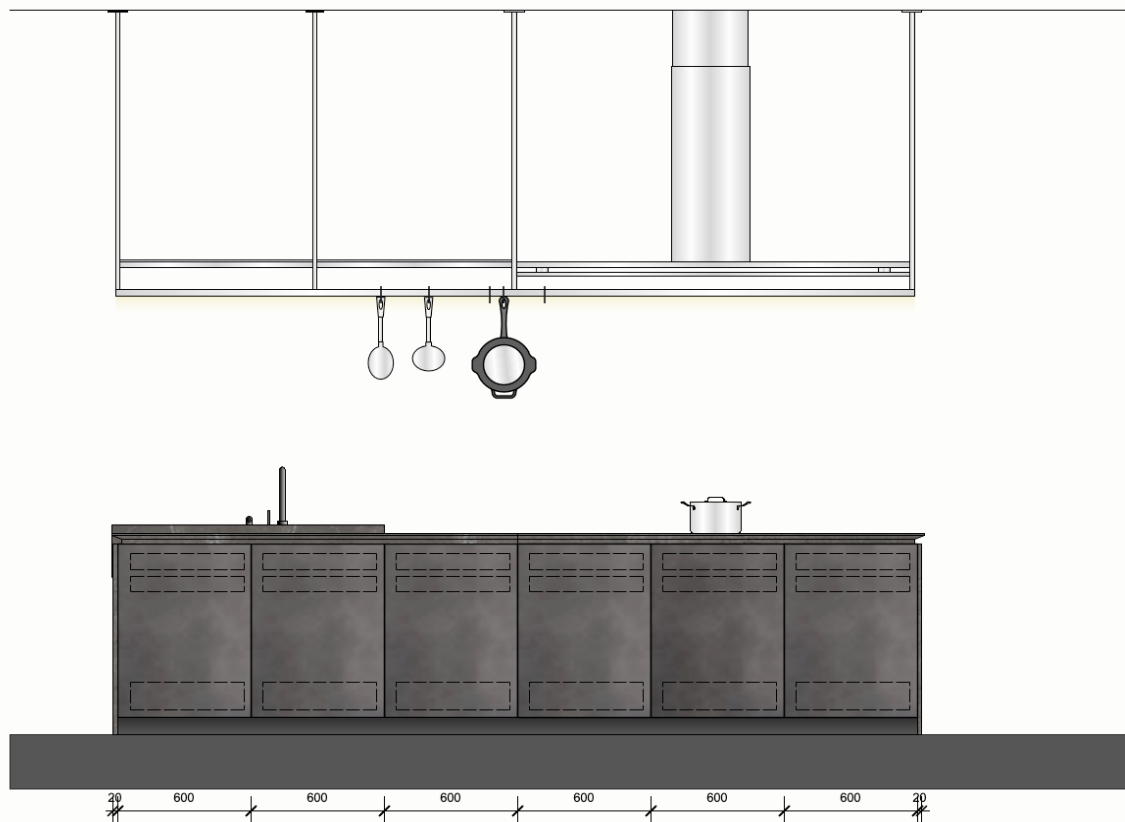

The price does not include delivery and installation.

**Electrical appliances and accessoires**

<b>Device</b>	<b>Brand</b>	<b>Type</b>		<b>Amount</b>
<b>Hob</b>	Gaggenau	CX 482 100 Full-surface induction hob Series 400, W80cm	CHF	6'091.71
<b>Dishwasher</b>	VZUG	AndoraSpülen V6000 Fully integrated with cutlery drawer	CHF	5'181.77
<b>Total gross excl. VAT.</b>			<b>CHF</b>	<b>11'273.50</b>

FLOOR PLAN

VIEW A

VIEW B