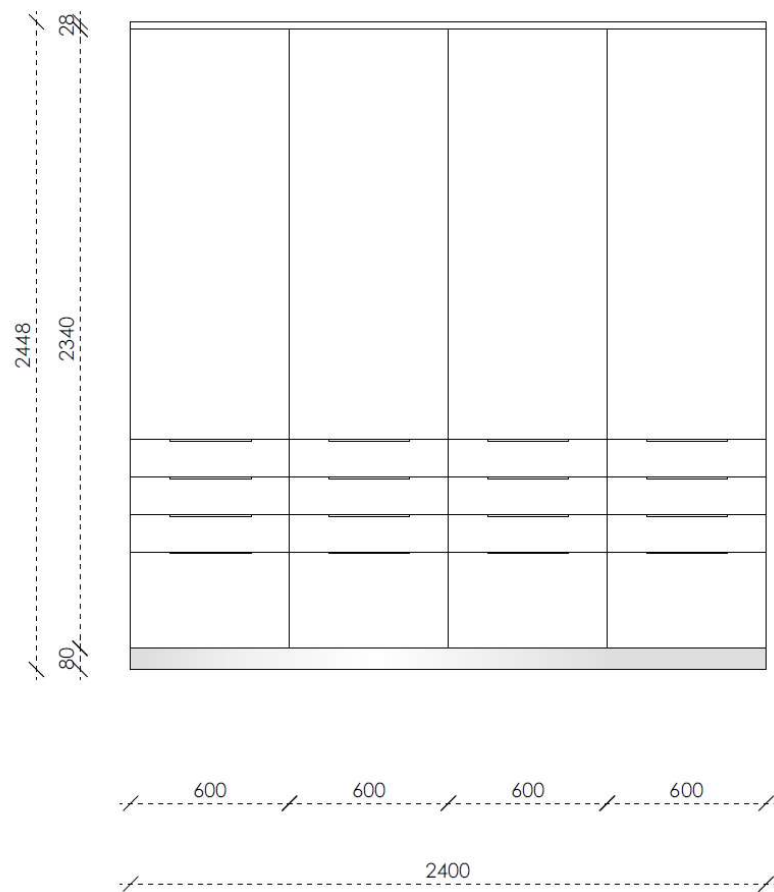

KITCHEN / TALL UNIT (ex office BOFFI Chelsea)

By **Alberto Colonello** – L: 3290 mm / H: 2257 mm / D: 800 mm

FINISHES

Door finish – MAT LACQUERED White
Carcass / Melamine – Graphite Grey open-pore

HANDLES

Handle rail / APRILE 360

PLINTH

Aluminium / Stainless Steel finish

Boffi | **e DePadova**

TIME & STYLE edition | **MAU** | **ADL**