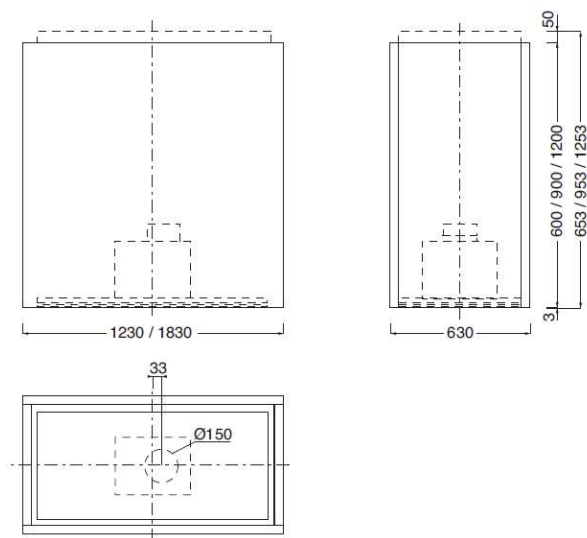

KITCHEN / TILE 17 HOOD

FINISHES

Hood with covering panels in DE CASTELLI
W.1830mm H.1253mm D.630mm – EUROPE VERSION

VT7UC112

DE CASTELLI (B) – STRIPED DELABRE' BRASS

Boffi | DePadova

TIME & STYLE edition | MAU | ADL