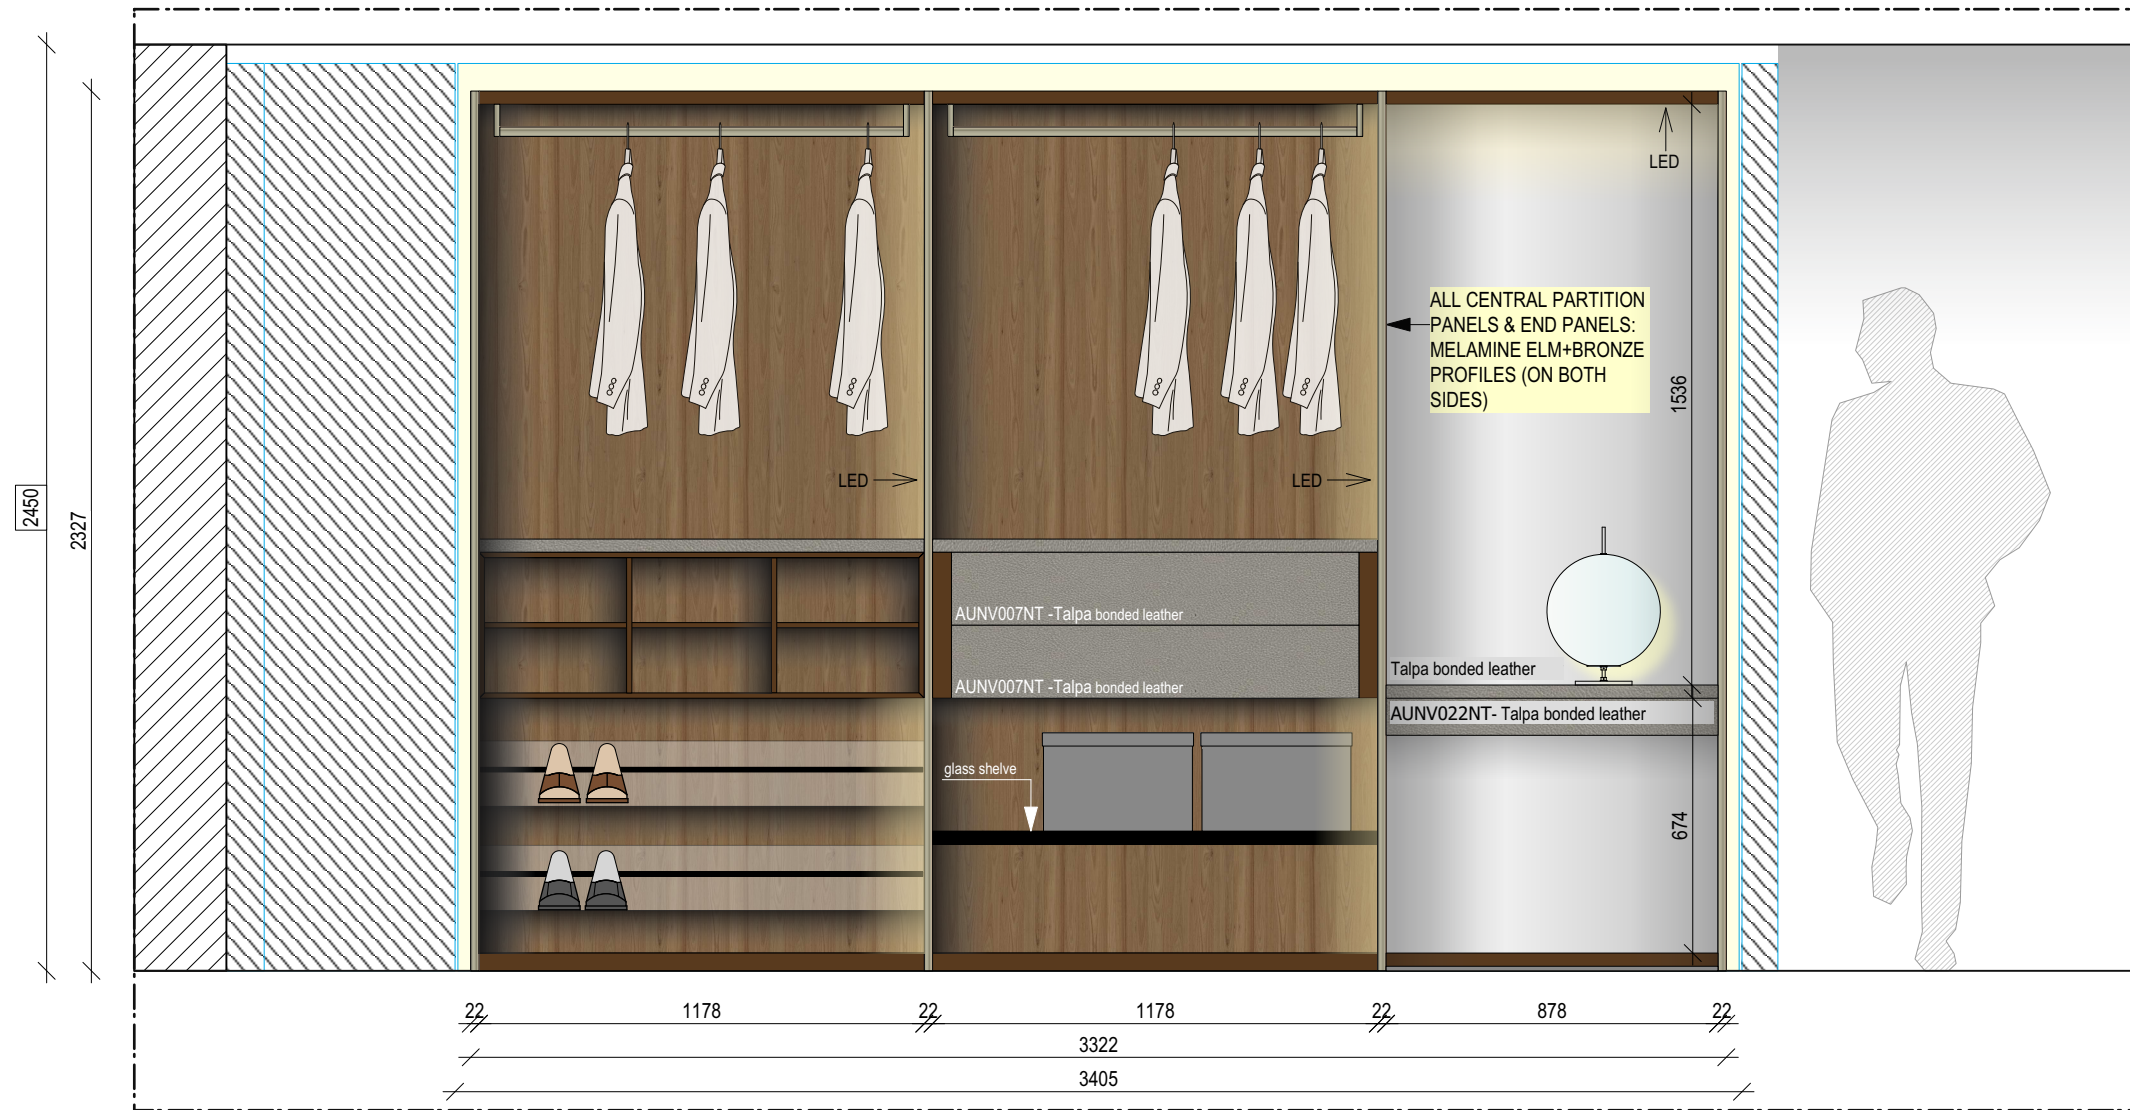

**Model**  
**ANTIBES SYSTEM**

**Structure**  
 Melamine Elm Wood

**Finish**  
 panels: Melamine Elm Wood  
 central partitions & end panels: Melamine Elm + aluminium bronze  
 doors: aluminium bronze frame + extraclear glass + new handle  
 hand frame

**Accessories**  
 please see drawing

**Model**  
**ANTIBES SYSTEM**

**Structure**  
 Melamine Elm Wood

**Finish**  
 panels: Melamine Elm Wood  
 central partitions & end panels: Melamine Elm + aluminium bronze  
 doors: aluminium bronze frame + extraclear glass + new handle  
 hand frame