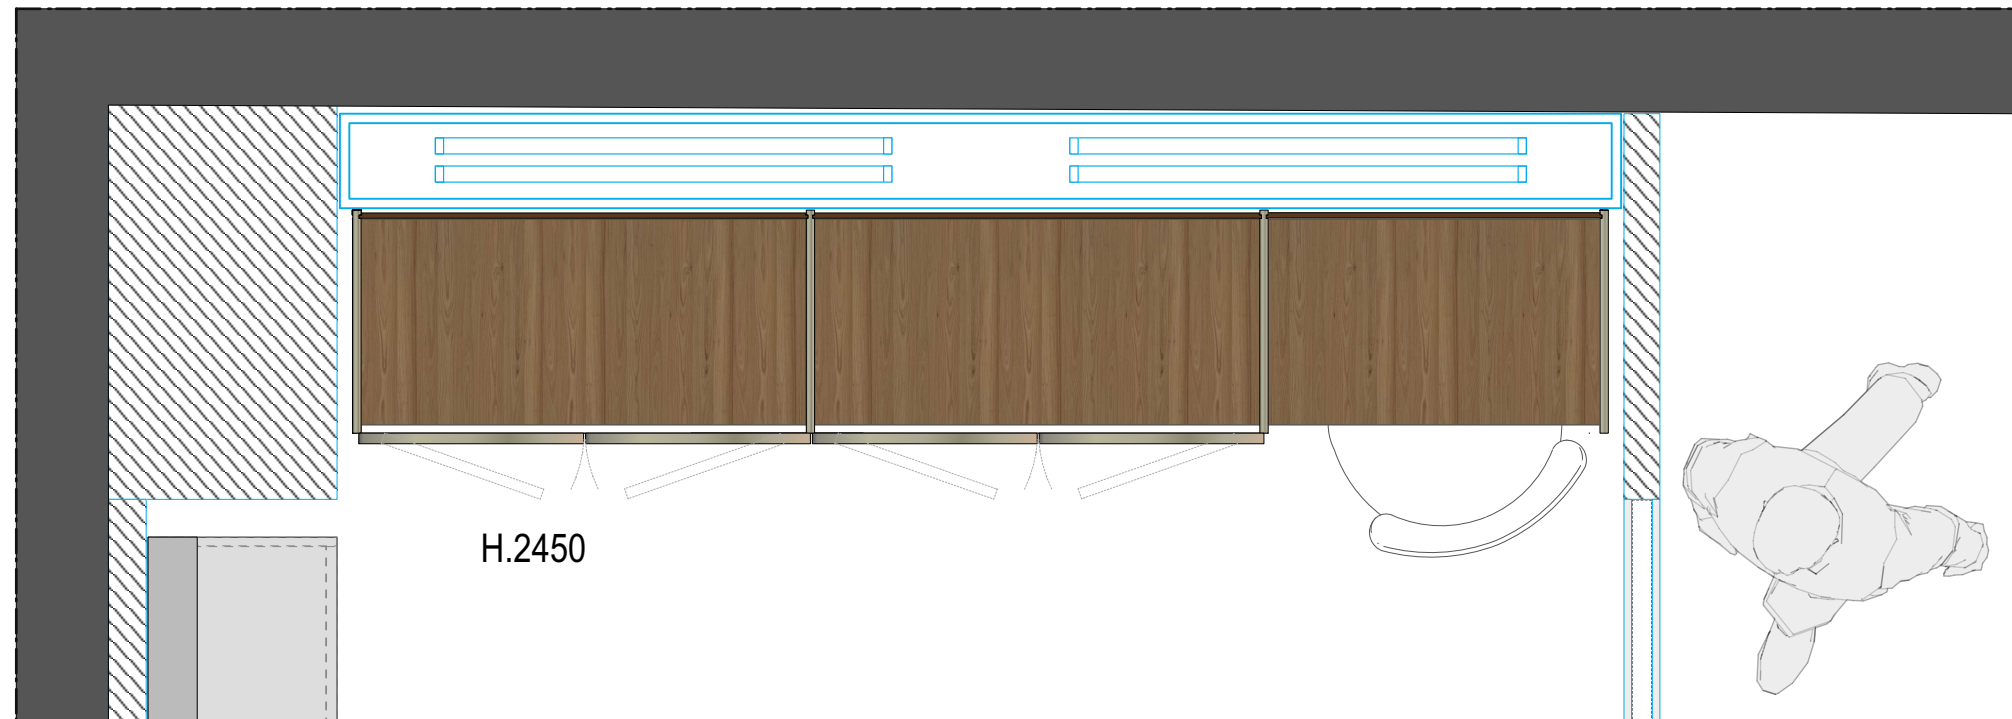

**Model**  
**ANTIBES SYSTEM**

**Structure**  
 Melamine Elm Wood

**Finish**  
 panels: Melamine Elm Wood  
 central partitions & end panels: Melamine Elm + aluminium bronze  
 doors: aluminium bronze frame + extraclear glass + new handle  
 hand frame

**Accessories**  
 please see drawing

**Model**  
**ANTIBES SYSTEM**

**Structure**  
 Melamine Elm Wood

**Finish**  
 panels: Melamine Elm Wood  
 central partitions & end panels: Melamine Elm + aluminium bronze  
 doors: aluminium bronze frame + extraclear glass + new handle  
 hand frame