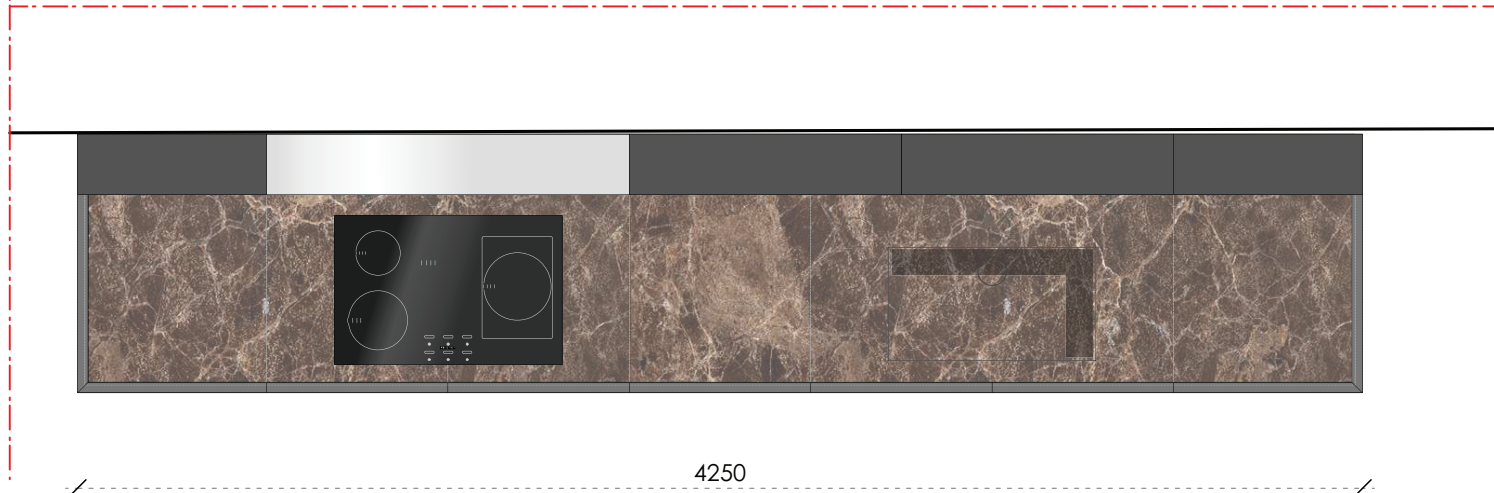

BASE UNIT WITH PULL-OUT DOOR	UNDER-HOB BASE UNIT WITH PULL-OUT DOOR	DISHWASHER	UNDER SINK BASE UNIT WITH PULL-OUT DOOR	BASE UNIT WITH PULL-OUT DOOR
623	1200	600	1200	623
	1800		2400	
		4250		
625	1200	900	900	625

K20 KITCHEN

K20 Base unit in ECOWOOD BLACK with plinth in aluminium, black painted finish.  
 Worktop in EMPERADOR DARK MARBLE with sink - same material.  
 UPPER Units in BLACK PAPERSTONE with LED lights. Boffi mixer and tap - black finish,